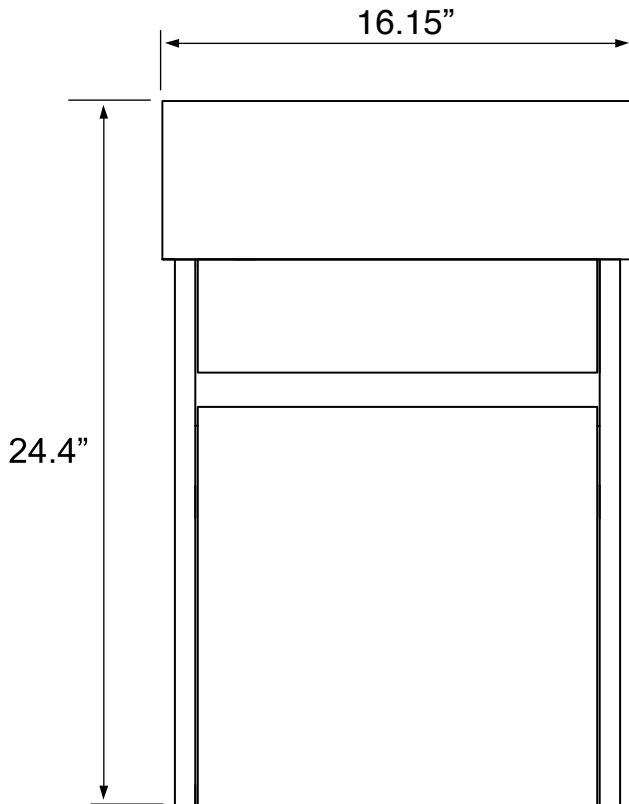

Technical Information

Bowl type:	Single
Installation:	Wall mounted
Bowl dimensions:	Depth: 3.25" Length: 15" Width: 7.75"
Drain hole:	1.75"
Faucet hole:	1.38"
Hole configurations:	0, 1, 3
Weight:	90 lbs

Notes

Install this product according to the installation instructions.

Includes mounting hardware.