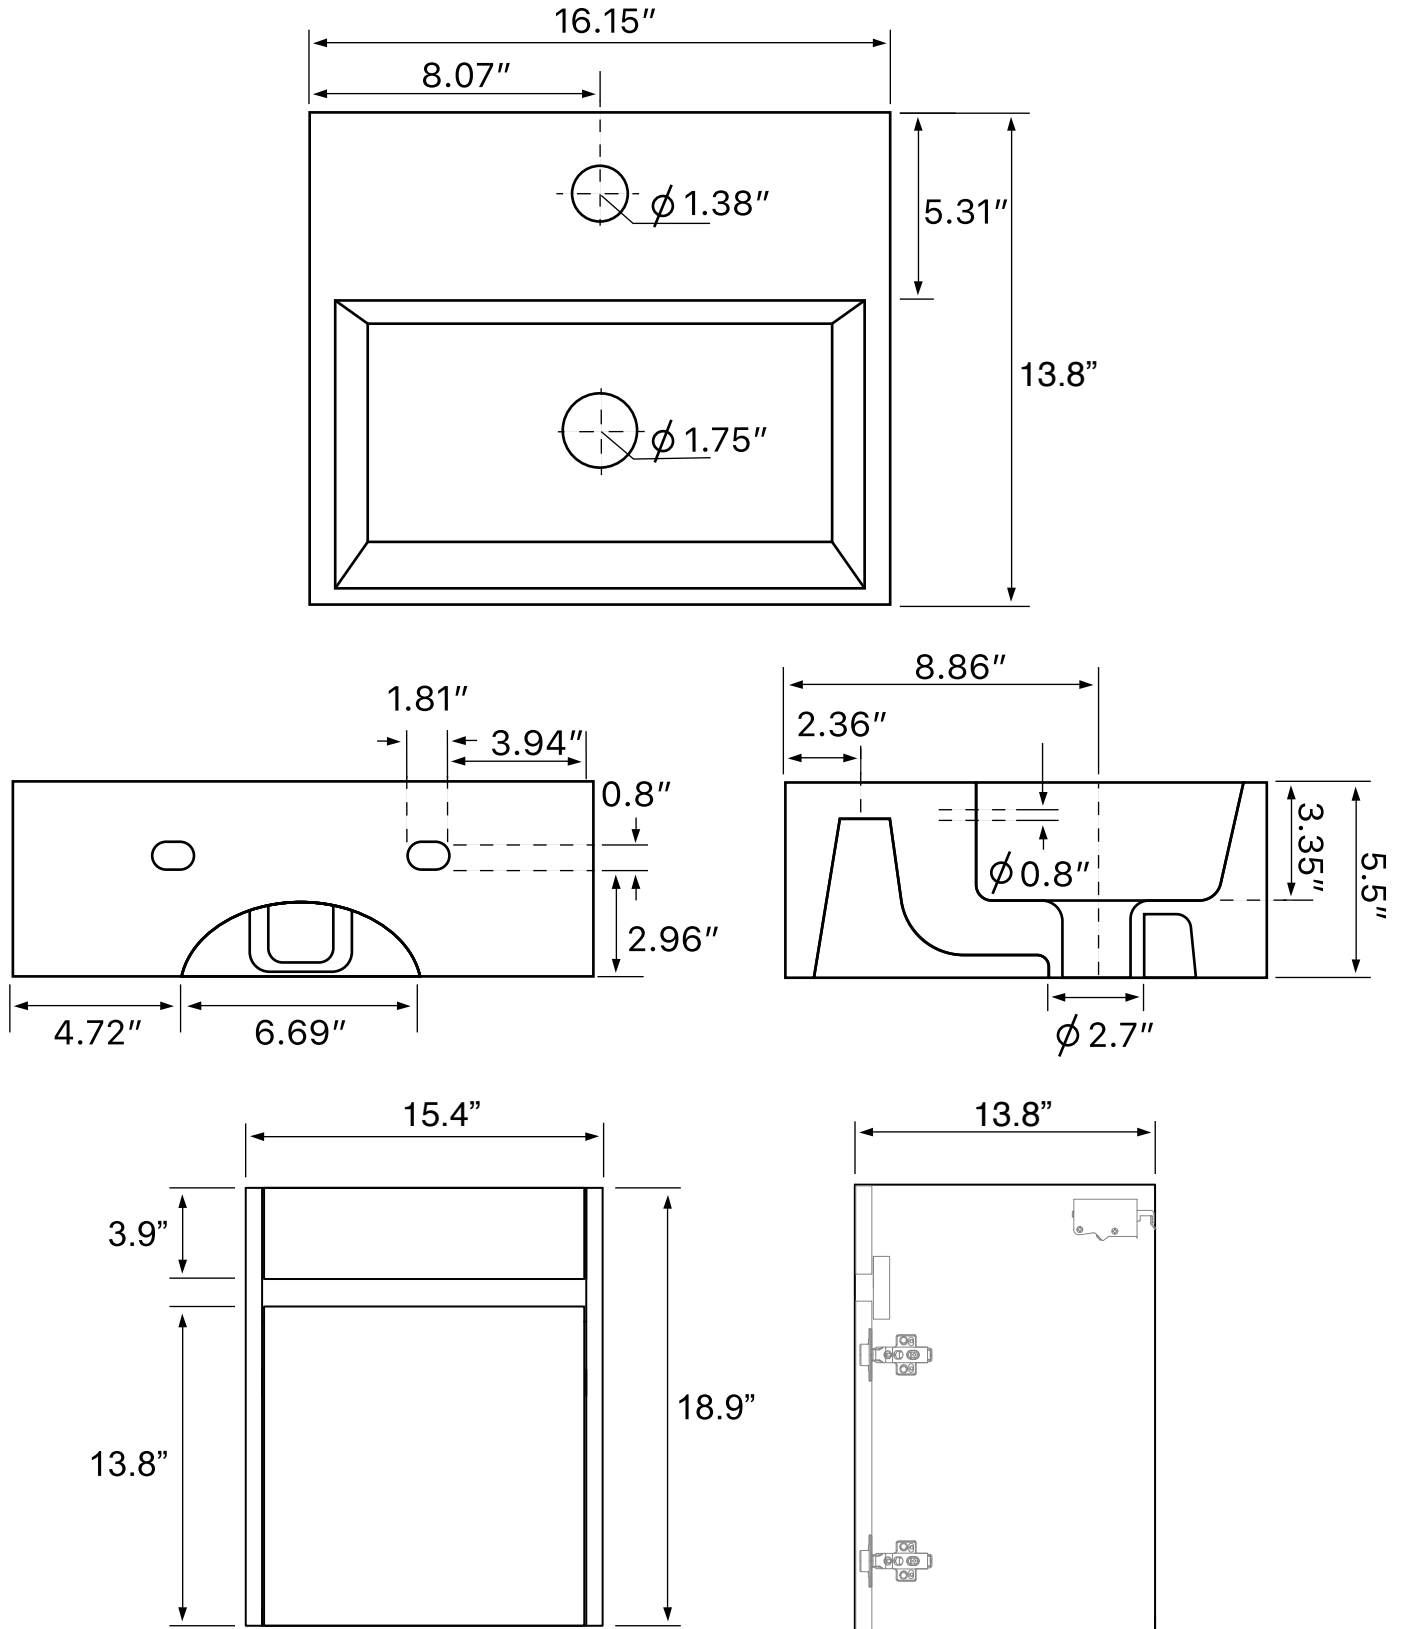

USA/Canada: 215.256.4197

Nameek's reserves the right to make revisions without notice to product specifications.

For more information, go to www.nameeks.com