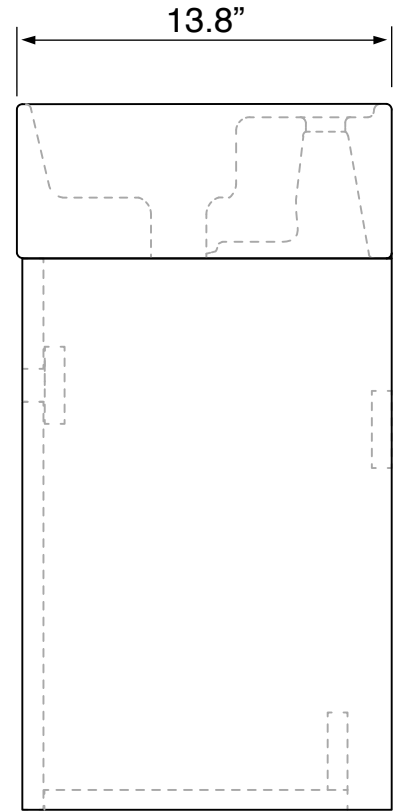

Technical Information

Bowl type:	Single
Installation:	Wall mounted
Bowl dimensions:	Depth: 3.25" Length: 15" Width: 7.75"
Drain hole:	1.75"
Faucet hole:	1.38"
Hole configurations:	0, 1, 3
Weight:	90 lbs

Notes

Install this product according to the installation instructions.

Includes mounting hardware.